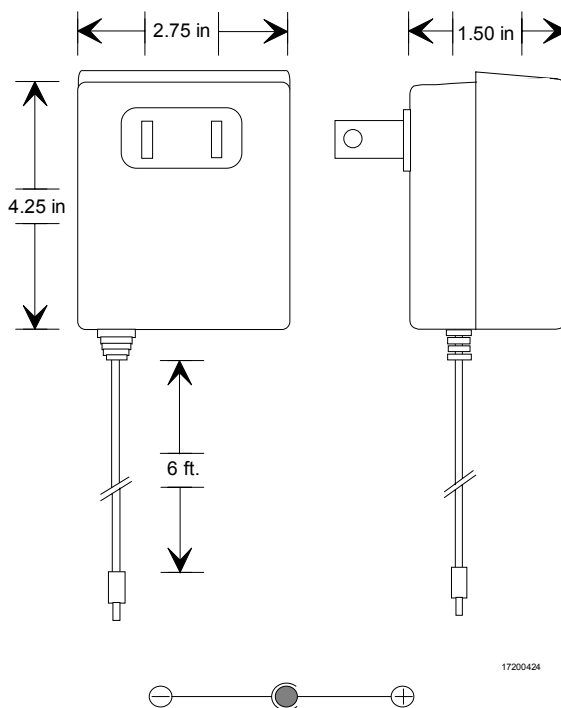

**POWER PACK 12VDC @ 2.5 AMP
REGULATED
17-2004-24**

The Accu-Time (PN 17-2004-24) power pack is a twelve- (12) volt DC (Direct Current) regulated power source which provides the necessary voltage level to power up the Accu-Time Biometric Terminals (DCT), auxiliary peripheral devices and communication converters.

The primary or input to this power pack accommodates a 50-60 Hertz 120 volt AC (Alternating Current) line level. The pack delivers a regulated output, or secondary level, of 12 volts DC at 2.5 ampere of current.

The Accu-Time 12VDC power pack is an approved Class 2 Transformer assembly listed by both Underwriters Laboratory (UL) and Canadian Standards Association (CSA).

Housed in a high impact sealed plastic casing, the Accu-Time 12VDC @ 2.5 amp power pack comes equipped with a six- (6) foot output cord and 2.5mm inner diameter termination plug (5.5mm outer diameter). This female barrel plug is center conductor positive and mates to the entire Accu-Time product line.

GENERAL SPECIFICATIONS

Physical-

Dimensions: 4.25"L X 2.75"W X 1.50"H
(10.80cm x 6.99cm x 3.81cm)

Weight: 0.6 lbs. (0.27kg)

Enclosure: Black high impact plastic

Environmental-

Operating Temperature: 32° to 110°F (0° to 45°C)

Relative Humidity: 20-90% Non-condensing

Operating Parameters-

Power: Primary 120VAC 60Hz
Secondary 12VDC @ 2.5 amps

17200424